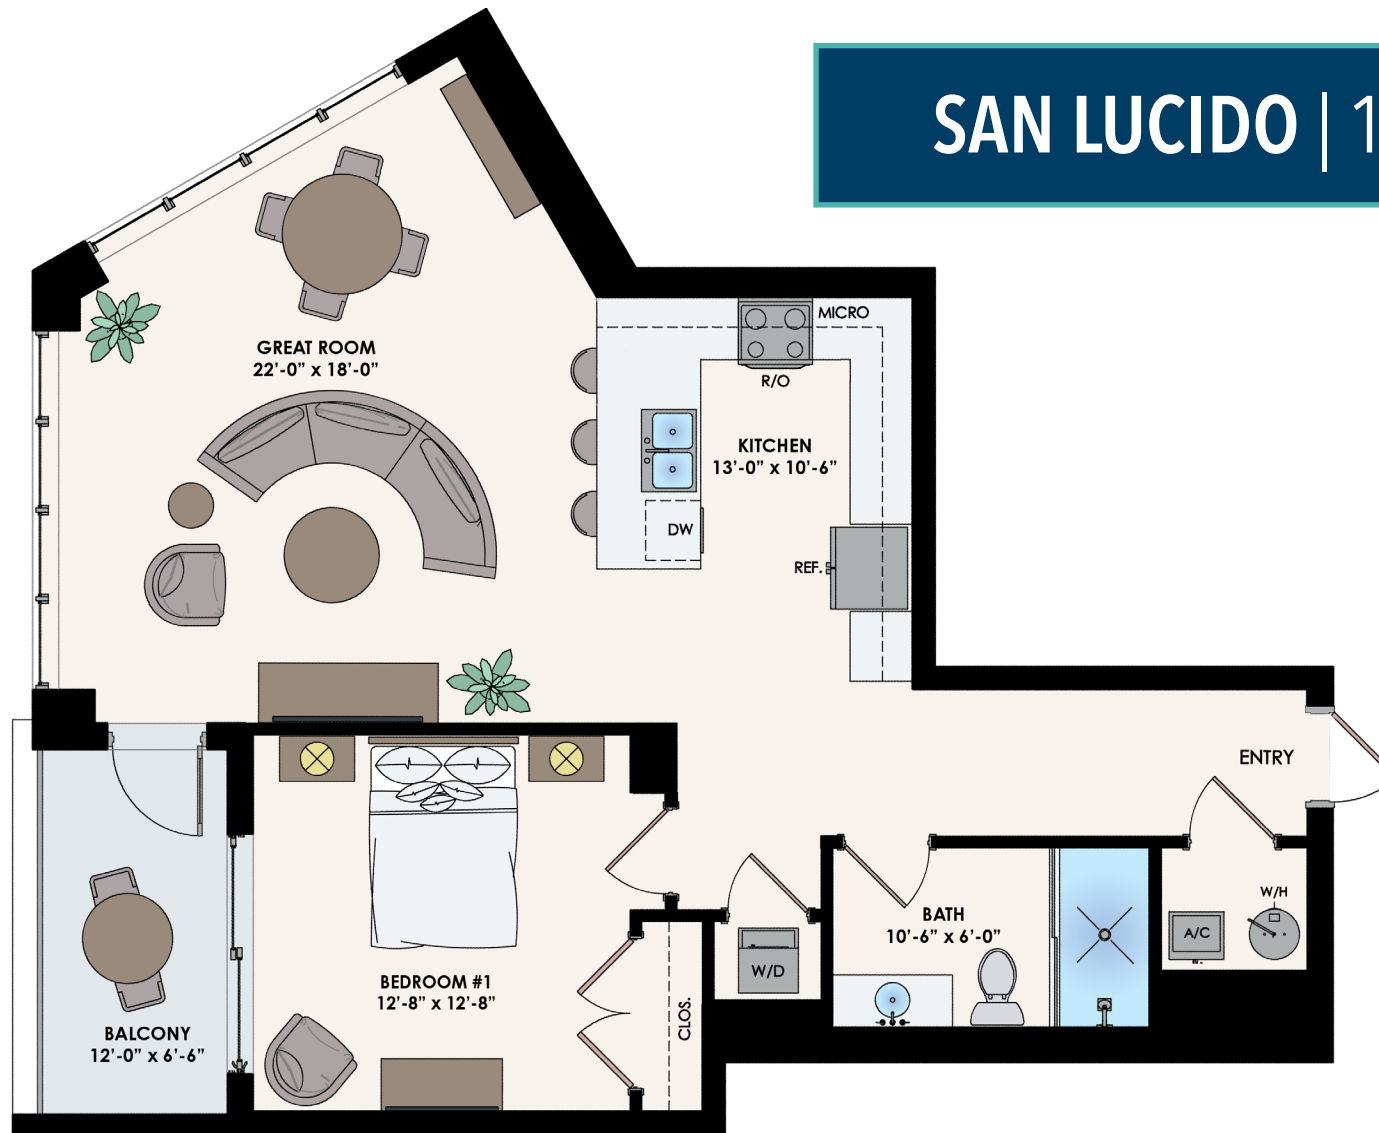

SAN LUCIDO | 1 BED 1 BATH

LIVING 959 sq.ft.
BALCONY 90 sq.ft.

CONDO 1,049 sq.ft.

1st FLOOR STORAGE 9 sq.ft.

TOTAL 1,058 sq.ft.