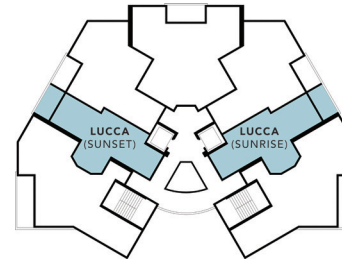

SUNSET BALCONY

Lucca

STUDIO | SUNSET BALCONY

(A/C) LIVING	738 sq. ft.
BALCONY	90 sq. ft.
STORAGE	9 sq. ft.

TOTAL 837 sq. ft.

FULL SPECS FURNISHED UPON REQUEST