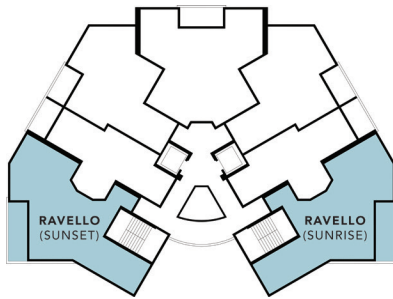

# Ravello OPTION

SUNRISE BALCONY

## 1 BED, 1.5 BATH | SUNRISE BALCONY

---

|              |               |
|--------------|---------------|
| (A/C) LIVING | 1,219 sq. ft. |
| BALCONY      | 142 sq. ft.   |
| STORAGE      | 9 sq. ft.     |

---

|       |               |
|-------|---------------|
| TOTAL | 1,370 sq. ft. |
|-------|---------------|

FULL SPECS FURNISHED UPON REQUEST