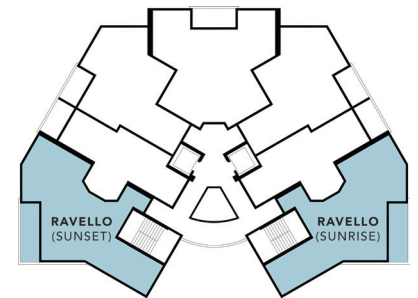

SUNSET BALCONY

Ravello OPTION

1 BED, 1.5 BATH | SUNSET BALCONY

(A/C) LIVING	1,219 sq. ft.
BALCONY	142 sq. ft.
STORAGE	9 sq. ft.

TOTAL 1,370 sq. ft.

FULL SPECS FURNISHED UPON REQUEST

PRIMA LUCE
ON THE WATERFRONT