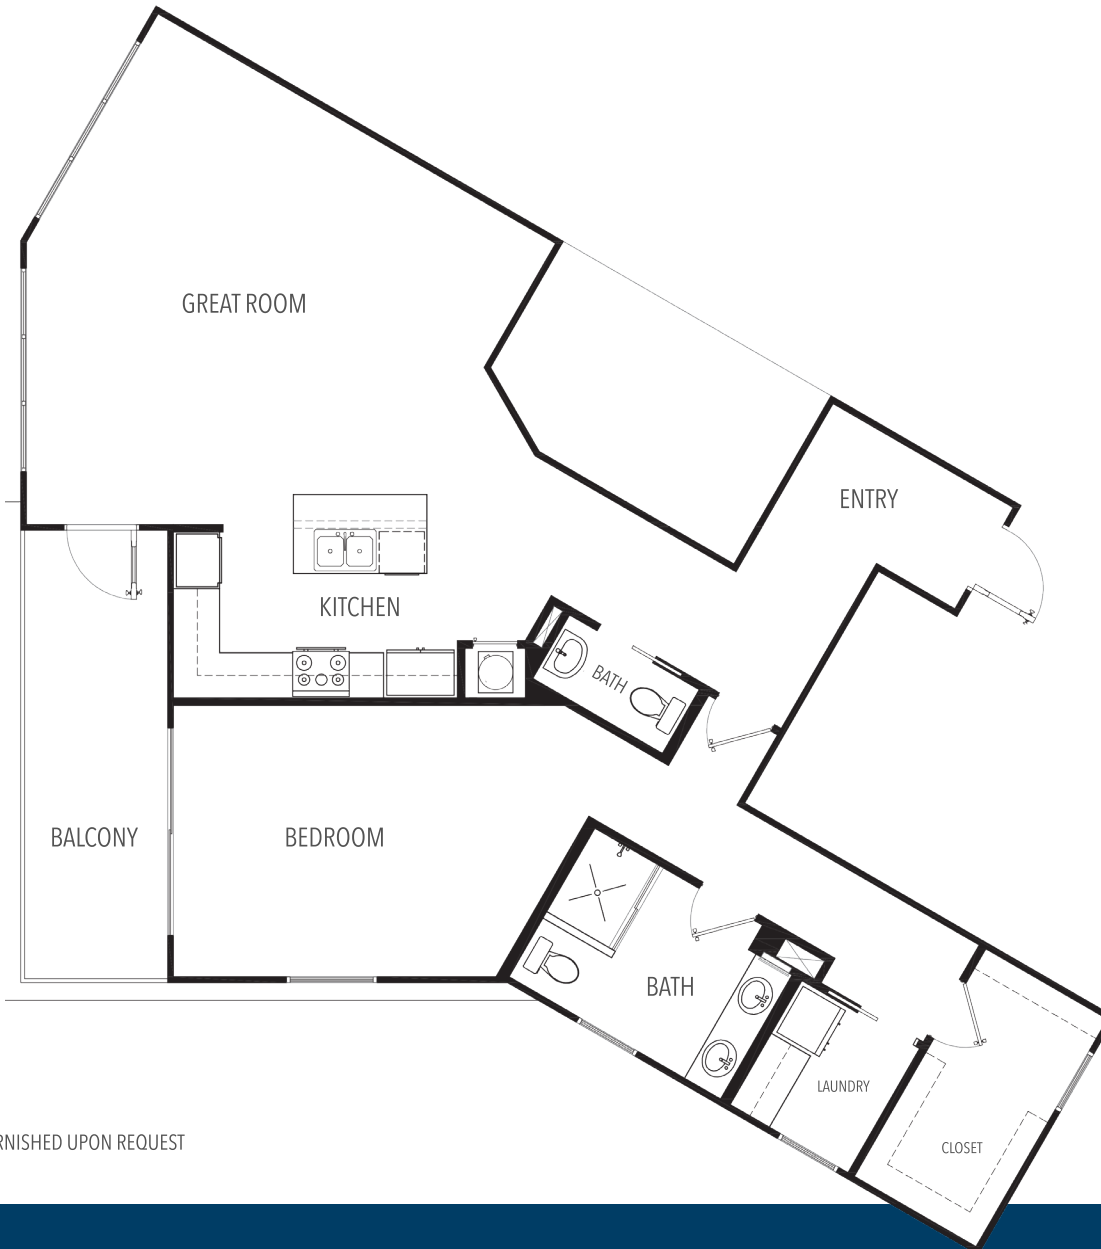

SUNSET BALCONY

Ravello OPTION

1 BED, 1.5 BATH | SUNSET BALCONY

(A/C) LIVING	1,219 sq. ft.
BALCONY	142 sq. ft.
STORAGE	9 sq. ft.

TOTAL 1,370 sq. ft.

FULL SPECS FURNISHED UPON REQUEST

PRIMA LUCE
ON THE WATERFRONT