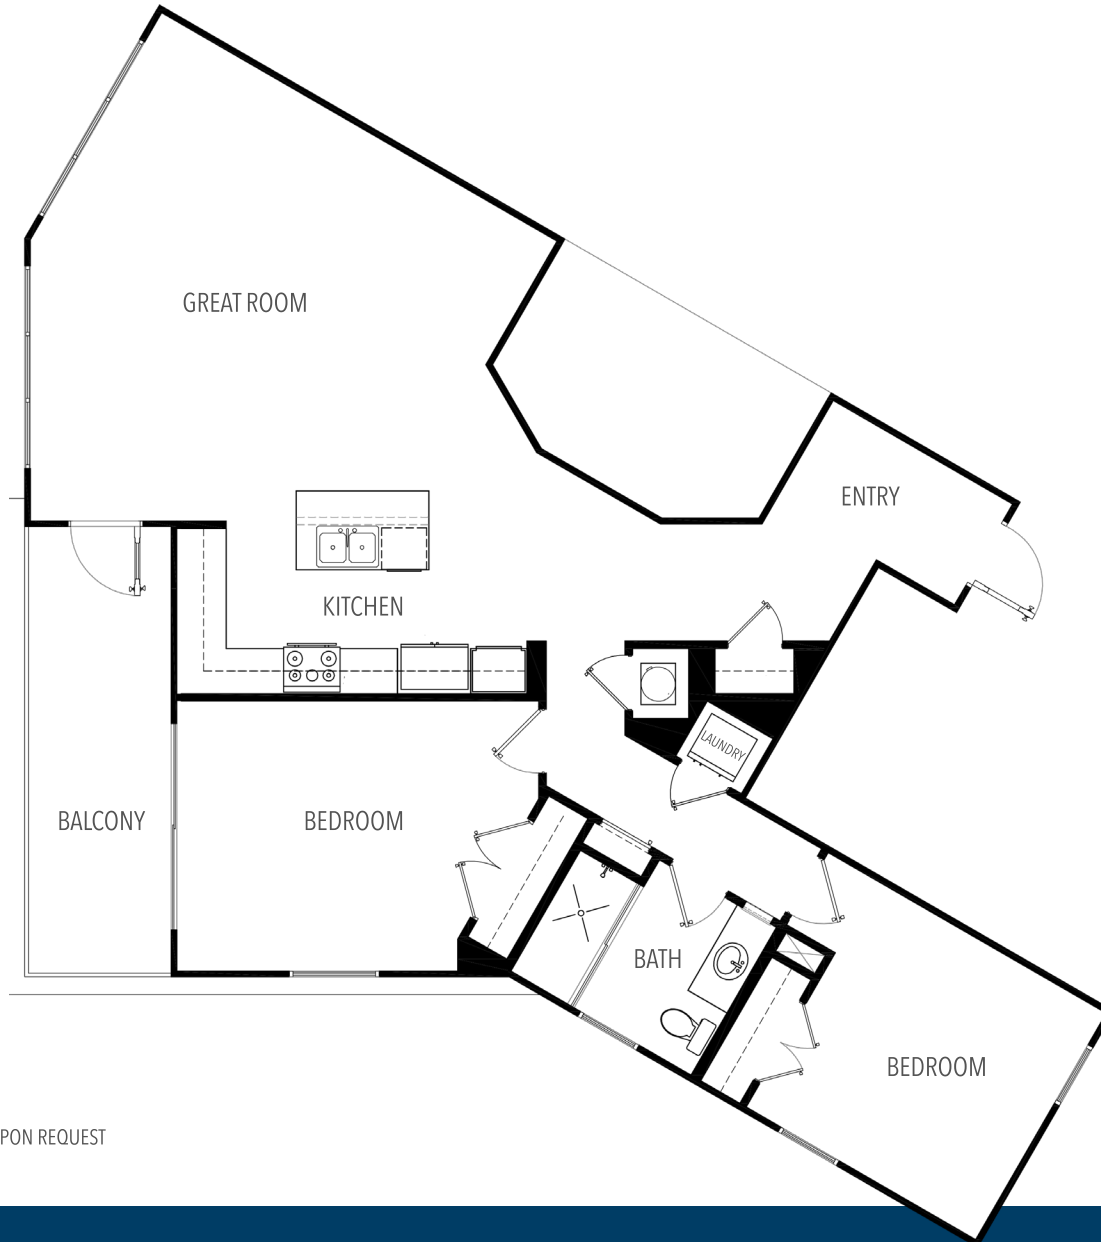

SUNSET BALCONY

Ravello

2 BED, 1 BATH | SUNSET BALCONY

(A/C) LIVING	1,219 sq. ft.
BALCONY	142 sq. ft.
STORAGE	9 sq. ft.

TOTAL	1,370 sq. ft.
-------	---------------

FULL SPECS FURNISHED UPON REQUEST

PRIMA LUCE
ON THE WATERFRONT