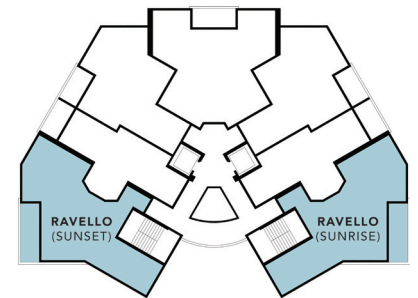

SUNSET BALCONY

Ravello

2 BED, 1 BATH | SUNSET BALCONY

(A/C) LIVING	1,219 sq. ft.
BALCONY	142 sq. ft.
STORAGE	9 sq. ft.

TOTAL	1,370 sq. ft.
-------	---------------

FULL SPECS FURNISHED UPON REQUEST

PRIMA LUCE
ON THE WATERFRONT