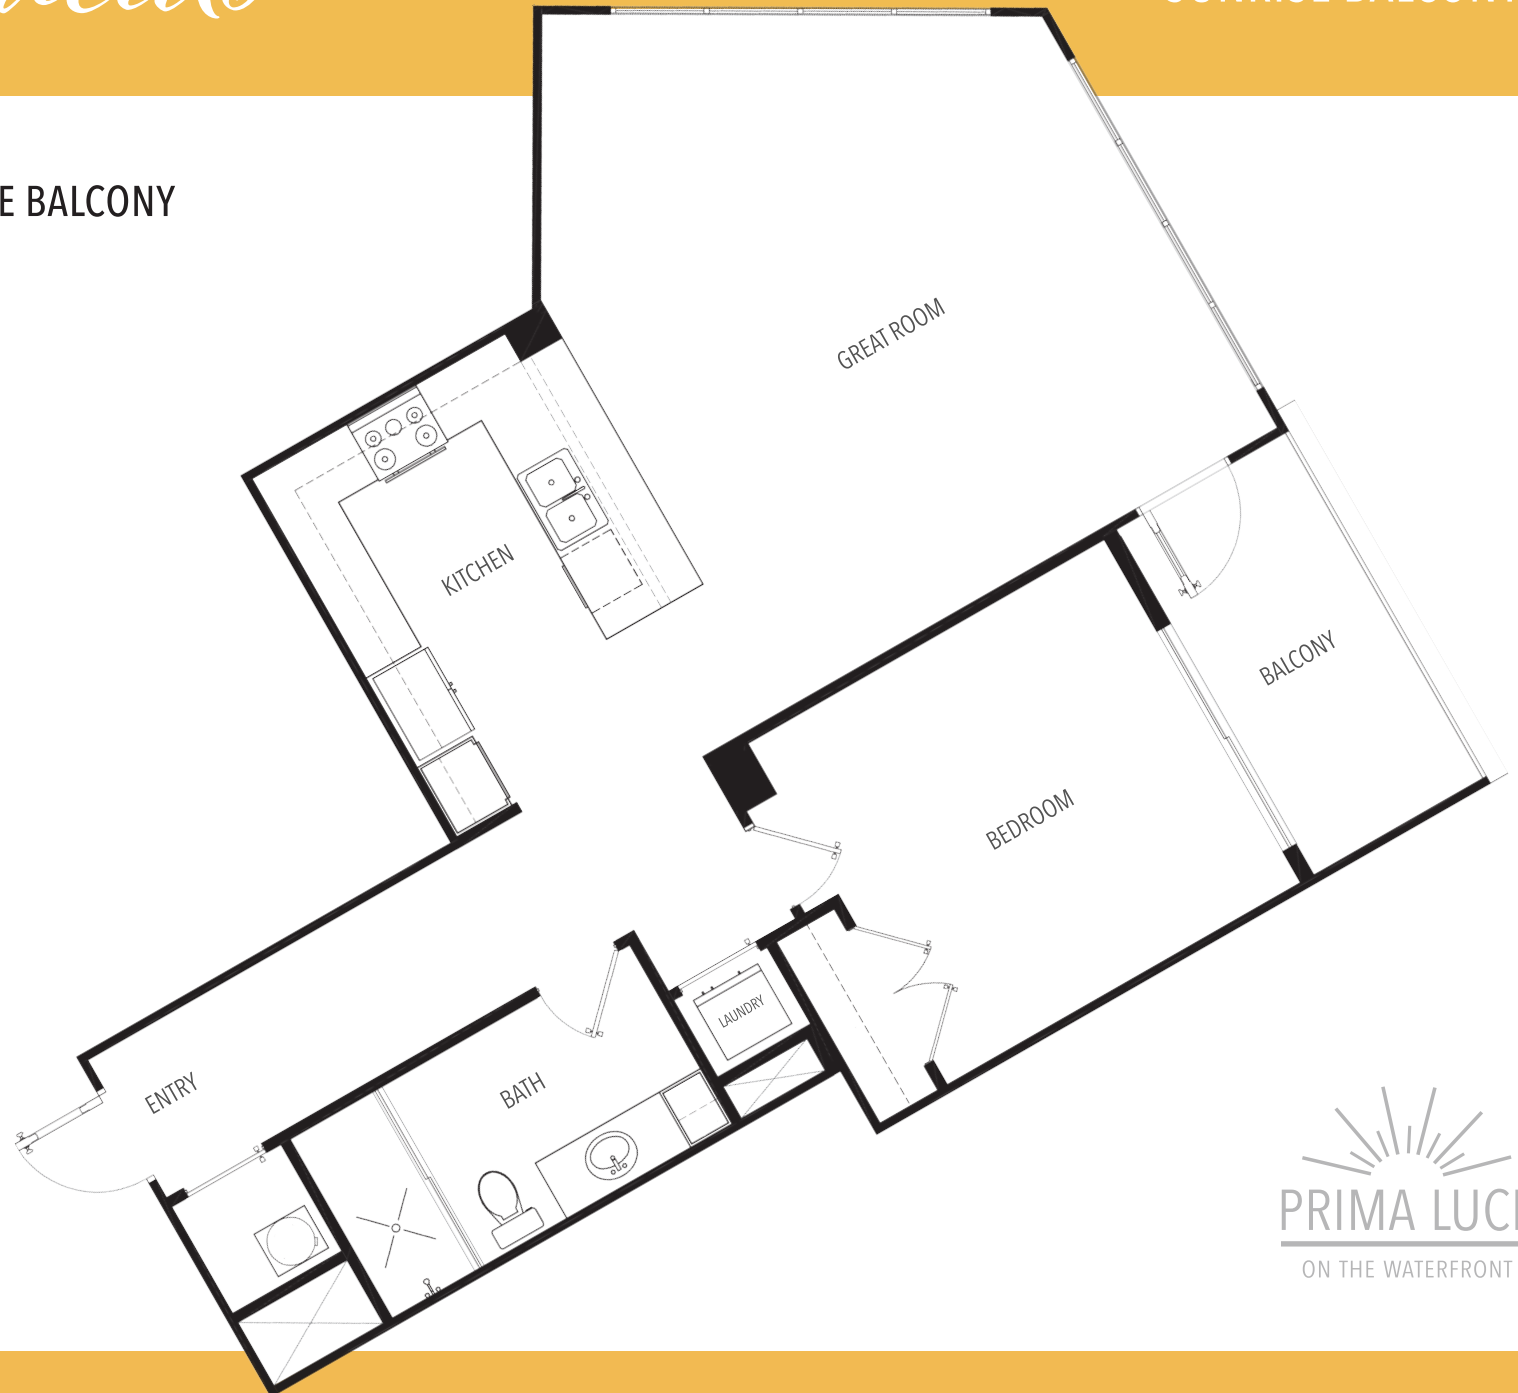

San Lucido

SUNRISE BALCONY

1 BED, 1 BATH | SUNRISE BALCONY

(A/C) LIVING 959 sq. ft.
BALCONY 90 sq. ft.
STORAGE 9 sq. ft.

TOTAL 1,058 sq. ft.

FULL SPECS FURNISHED UPON REQUEST

PRIMA LUCE
ON THE WATERFRONT