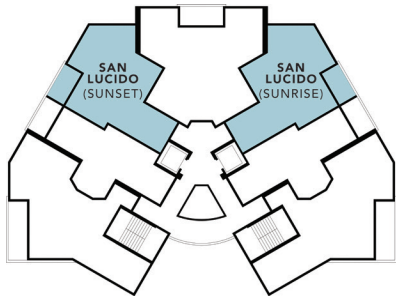

San Lucido

SUNRISE BALCONY

1 BED, 1 BATH | SUNRISE BALCONY

(A/C) LIVING 959 sq. ft.
BALCONY 90 sq. ft.
STORAGE 9 sq. ft.

TOTAL 1,058 sq. ft.

FULL SPECS FURNISHED UPON REQUEST

PRIMA LUCE
ON THE WATERFRONT