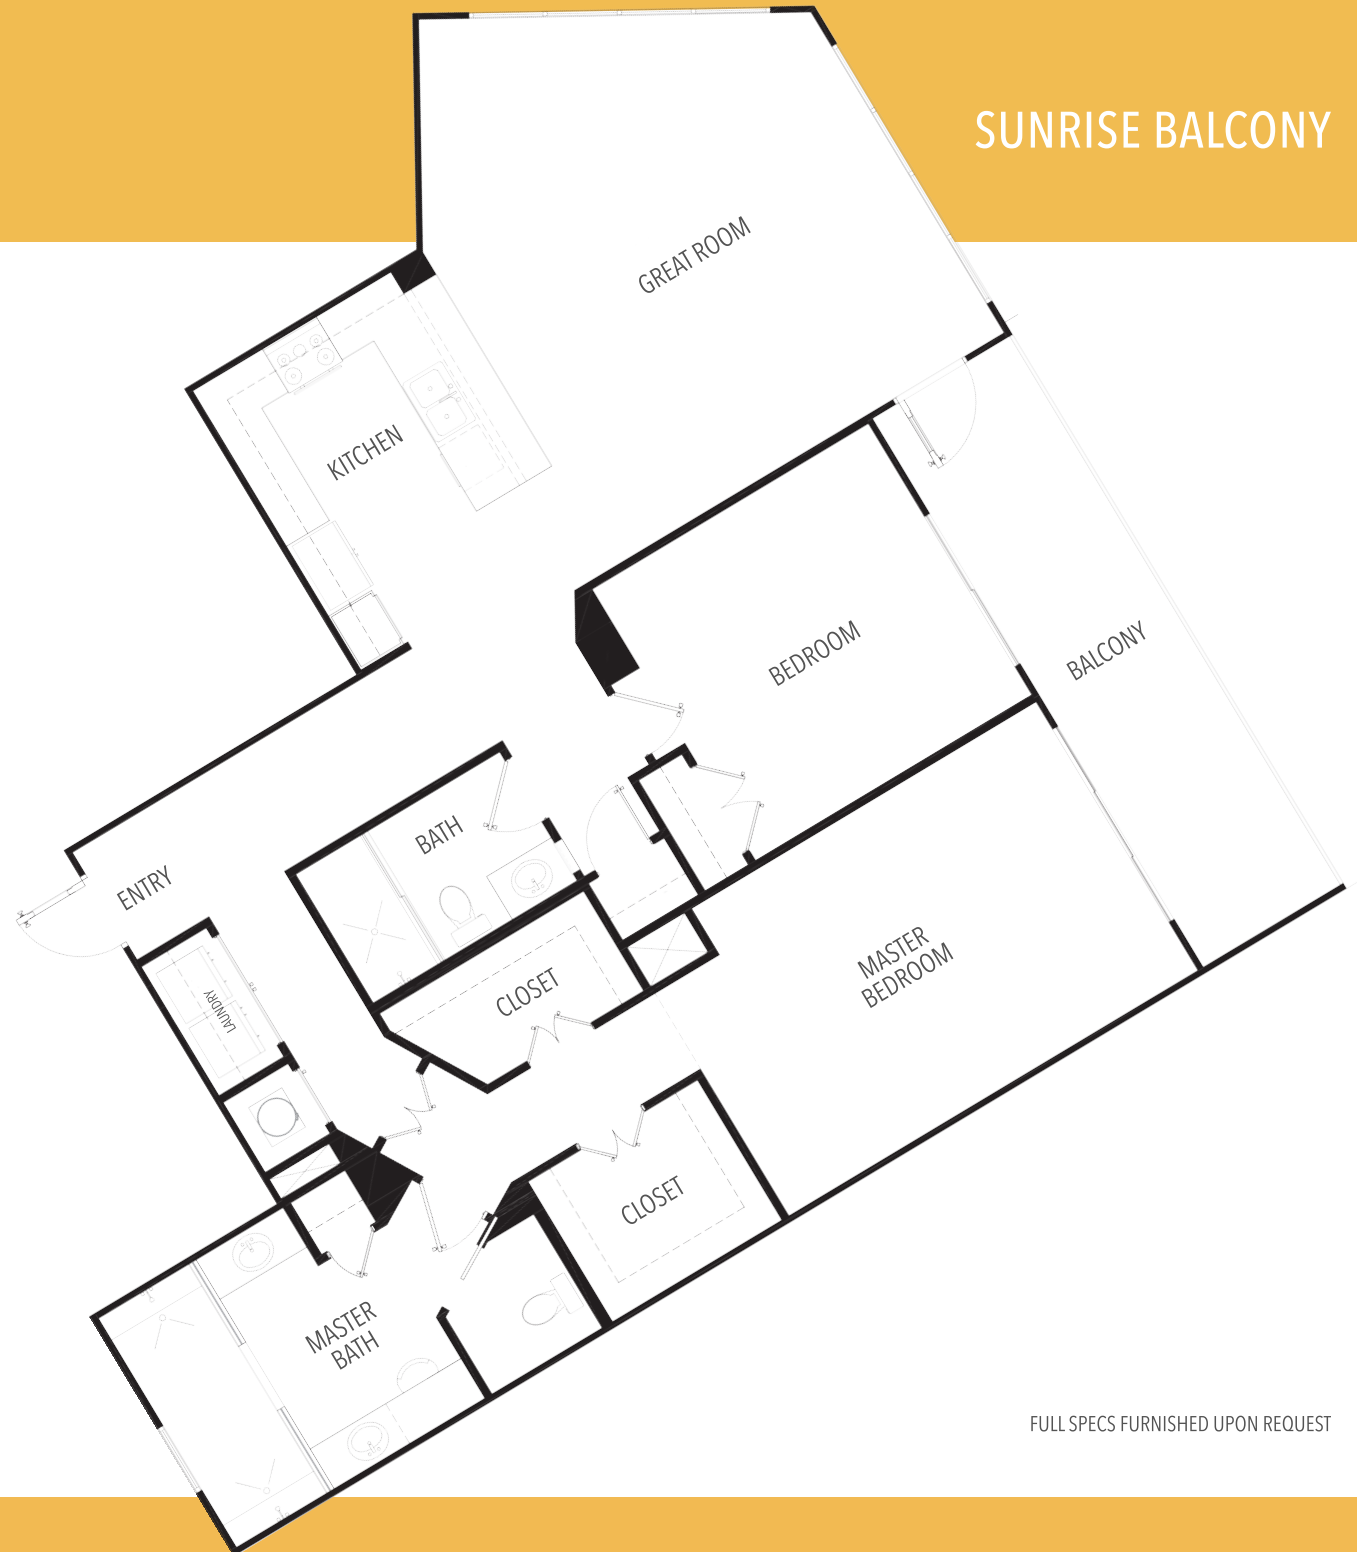

# Siena OPTION

SUNRISE BALCONY

## 2 BED, 2 BATH | SUNRISE BALCONY

(A/C) LIVING 1,583 sq. ft.  
BALCONY 180 sq. ft.  
STORAGE 9 sq. ft.

TOTAL 1,772 sq. ft.

FULL SPECS FURNISHED UPON REQUEST