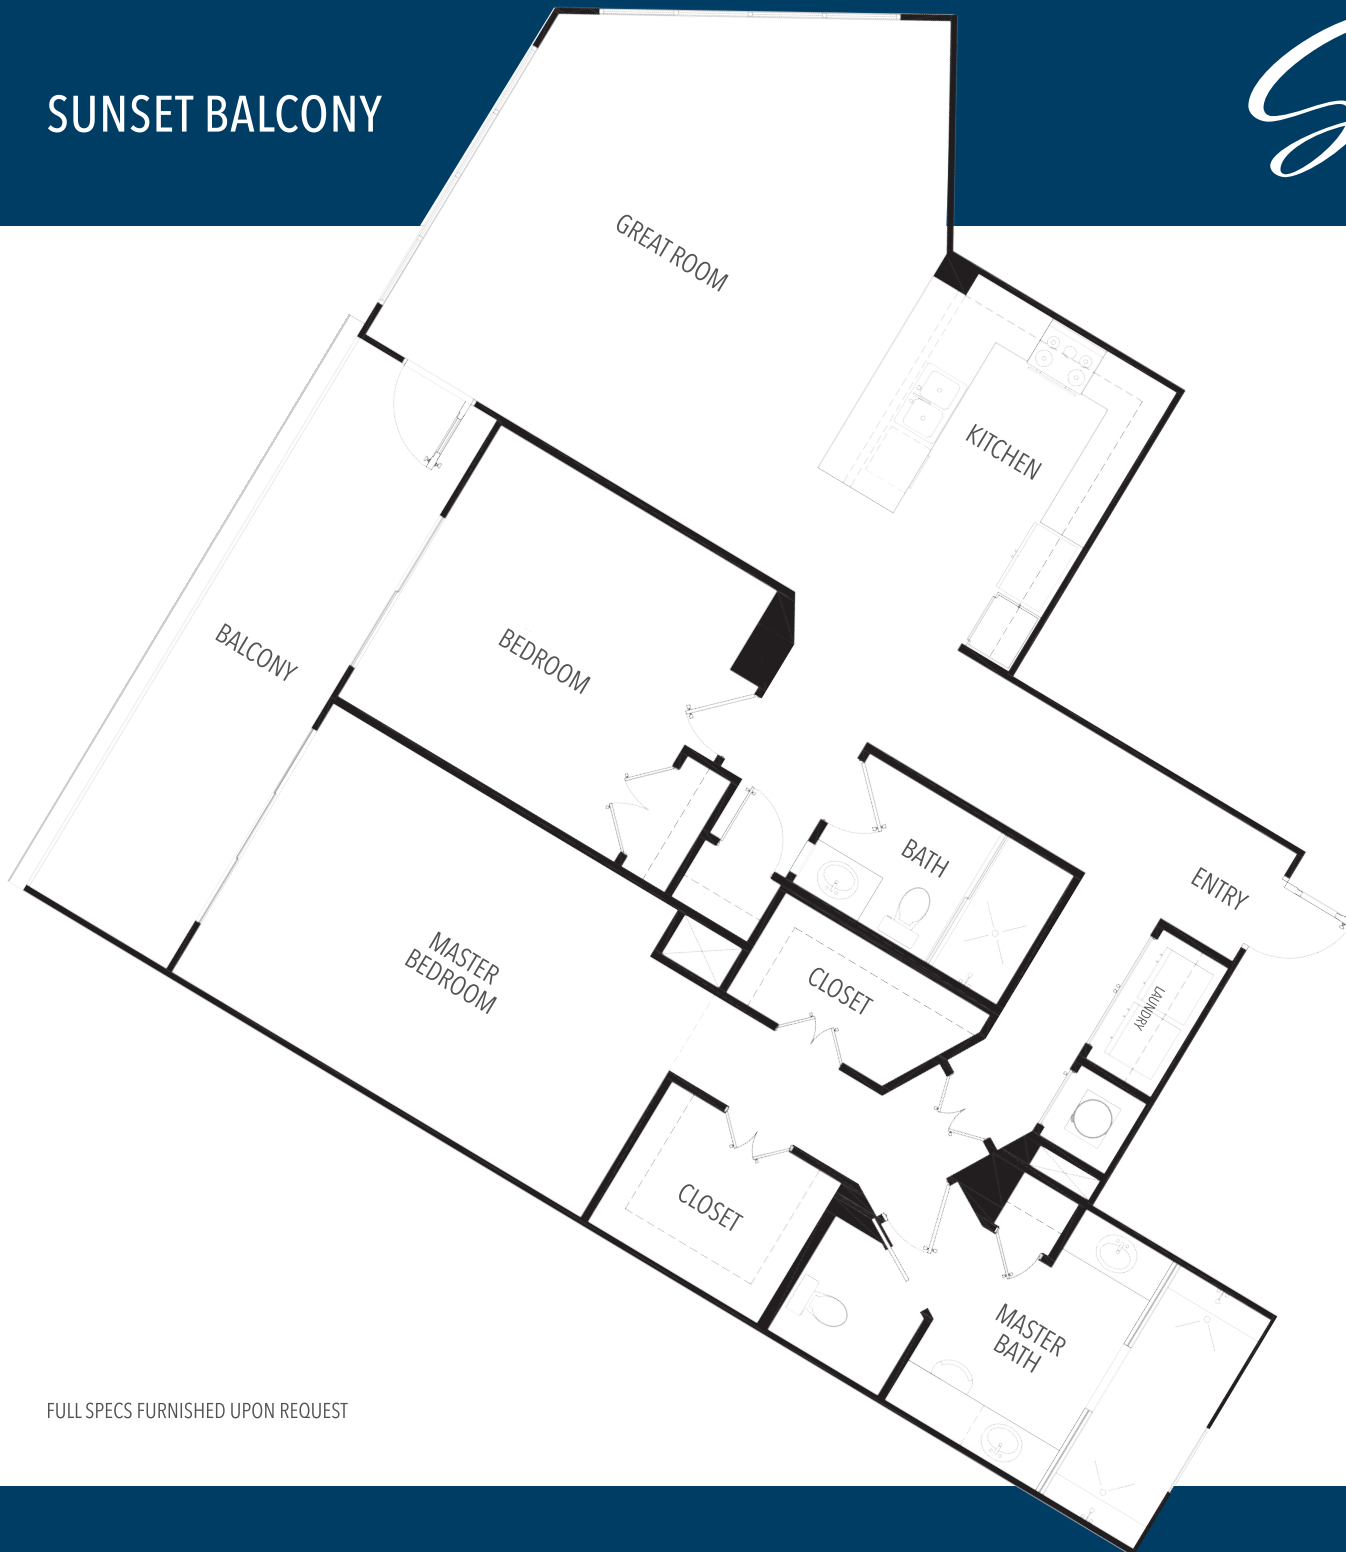

SUNSET BALCONY

Siena OPTION

2 BED, 2 BATH | SUNSET BALCONY

(A/C) LIVING	1,583 sq. ft.
BALCONY	180 sq. ft.
STORAGE	9 sq. ft.

TOTAL 1,772 sq. ft.

FULL SPECS FURNISHED UPON REQUEST