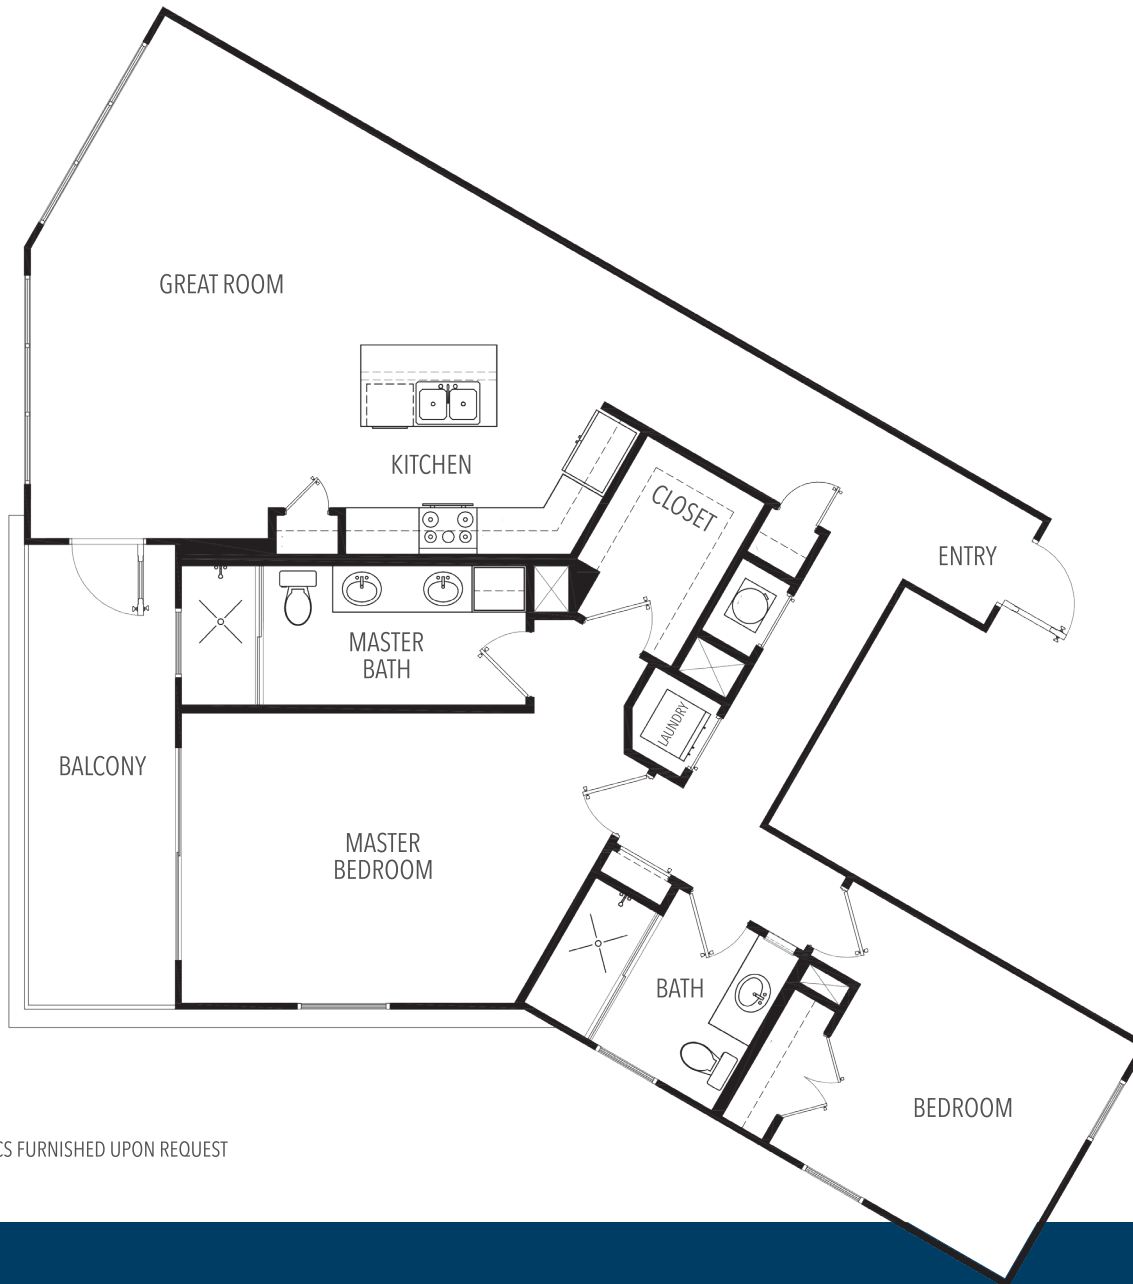

# SUNSET BALCONY

# Verona

2 BED, 2 BATH | SUNSET BALCONY

---

(A/C) LIVING	1,333 sq. ft.
BALCONY	142 sq. ft.
STORAGE	9 sq. ft.

---

TOTAL 1,484 sq. ft.

FULL SPECS FURNISHED UPON REQUEST

PRIMA LUCE  
ON THE WATERFRONT