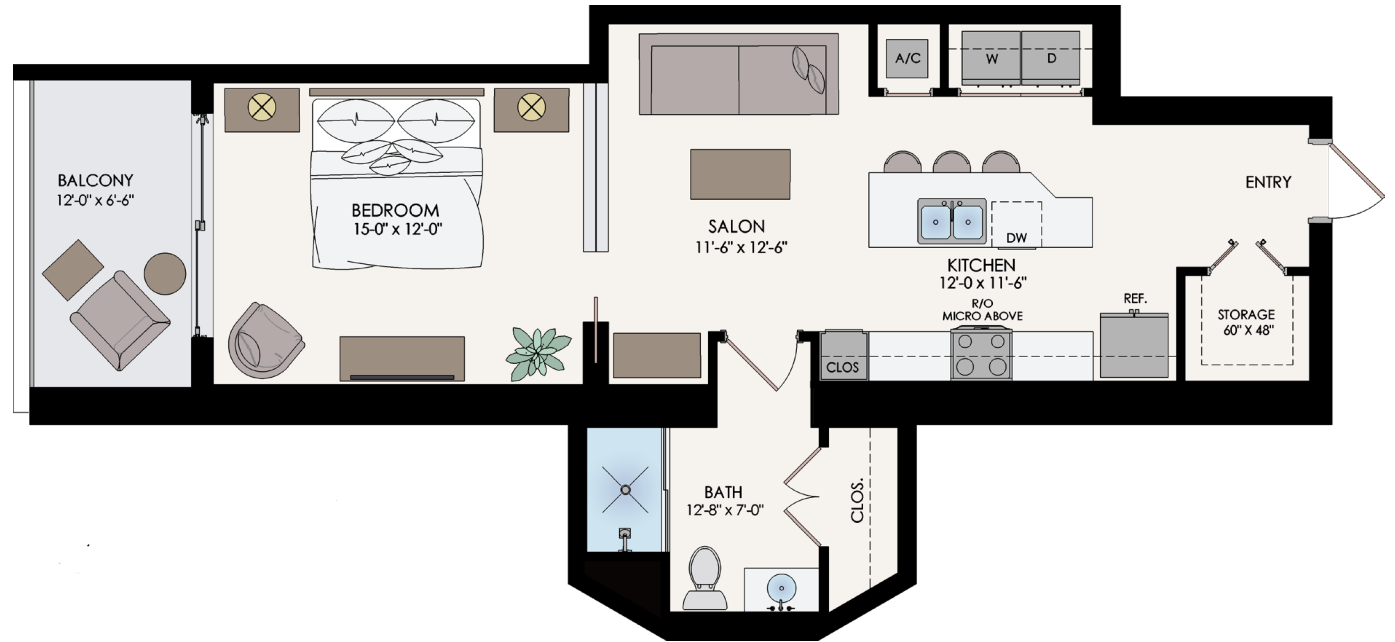

# LUCCA #1

## Studio

LIVING BALCONY 738 sq.ft.  
BALCONY 90 sq.ft.

CONDO 828 sq.ft.

1st FLOOR STORAGE 9 sq.ft.

**TOTAL 837 sq.ft.**

All dimensions, room sizes and floor plan measurements are approximate and may vary per unit. Dimensions, floor plans and unit features are preliminary and proposed only. Developer reserves the right to modify, revise, change or withdraw any or all of same in its sole and absolute discretion and without prior notice. The developer does not represent or warrant that the actual dimensions and square footage of the units will be as shown on the floor plans and other promotional materials. Dimensions and square footage are approximate and may vary depending on how measured and based upon actual construction.