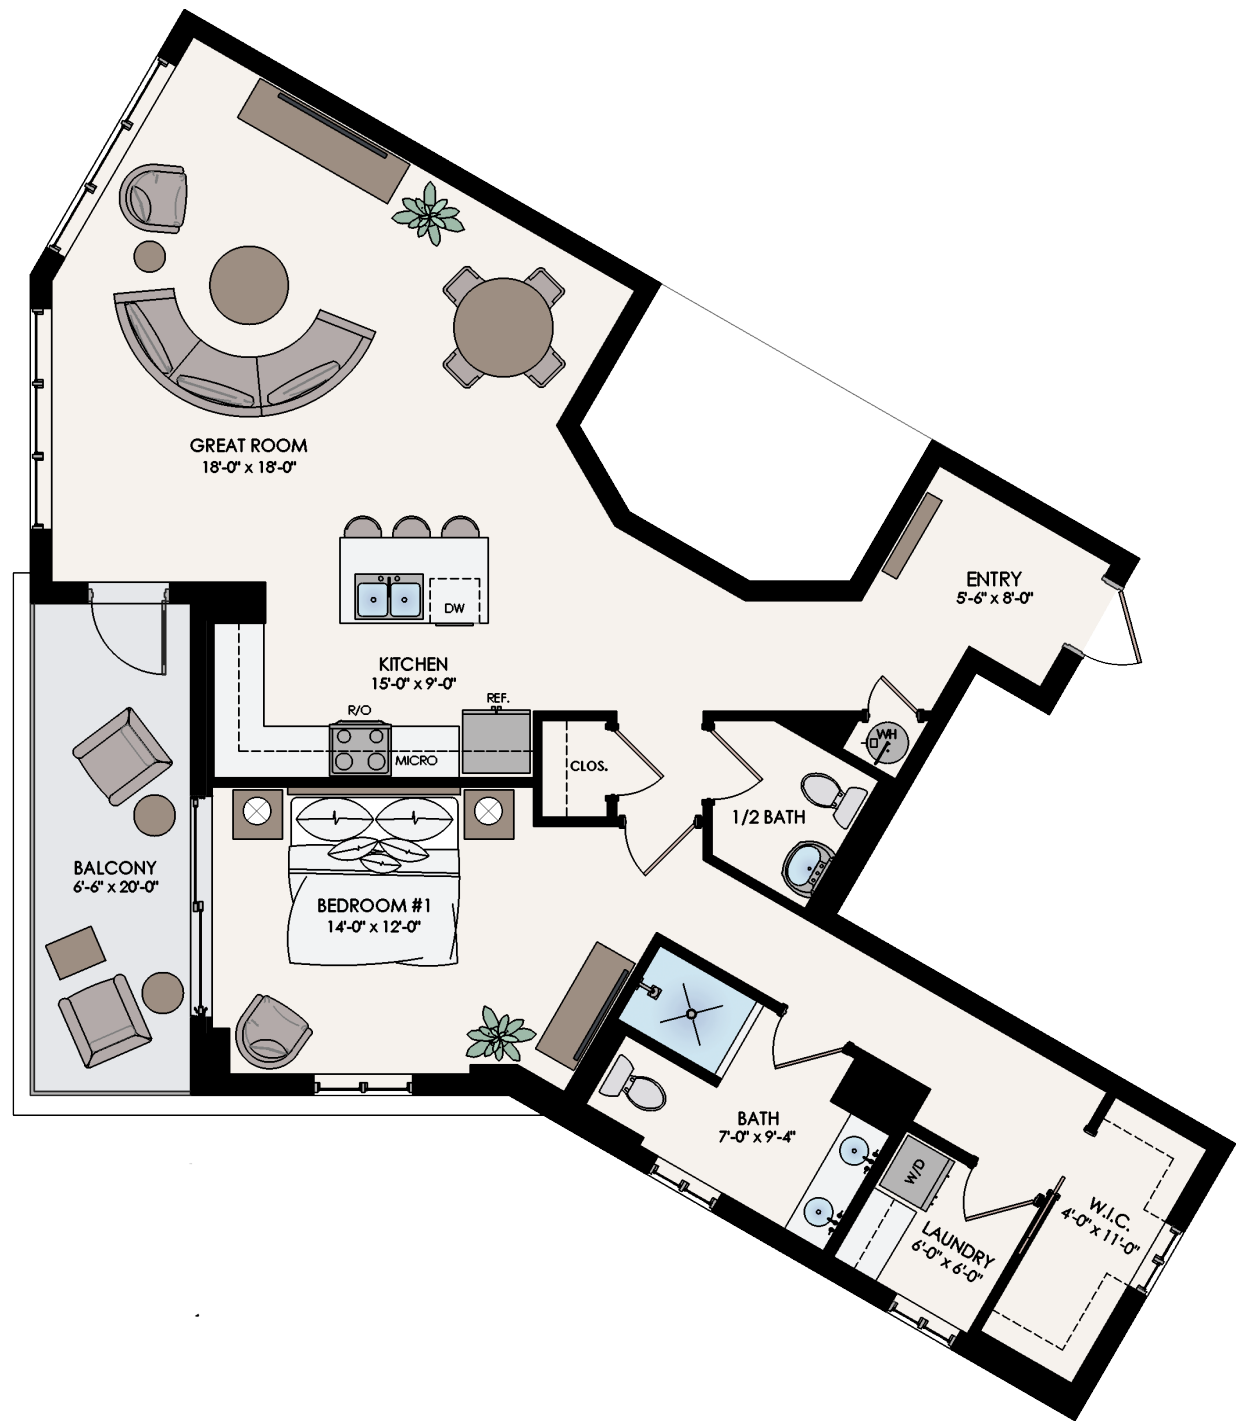

# RAVELLO #1

1 Bedroom, 1.5 Bathroom

LIVING BALCONY 1,219 sq.ft.  
BALCONY 142 sq.ft.

CONDO 1,361 sq.ft.

1st FLOOR STORAGE 9 sq.ft.

**TOTAL 1,370 sq.ft.**

All dimensions, room sizes and floor plan measurements are approximate and may vary per unit. Dimensions, floor plans and unit features are preliminary and proposed only. Developer reserves the right to modify, revise, change or withdraw any or all of same in its sole and absolute discretion and without prior notice. The developer does not represent or warrant that the actual dimensions and square footage of the units will be as shown on the floor plans and other promotional materials. Dimensions and square footage are approximate and may vary depending on how measured and based upon actual construction.