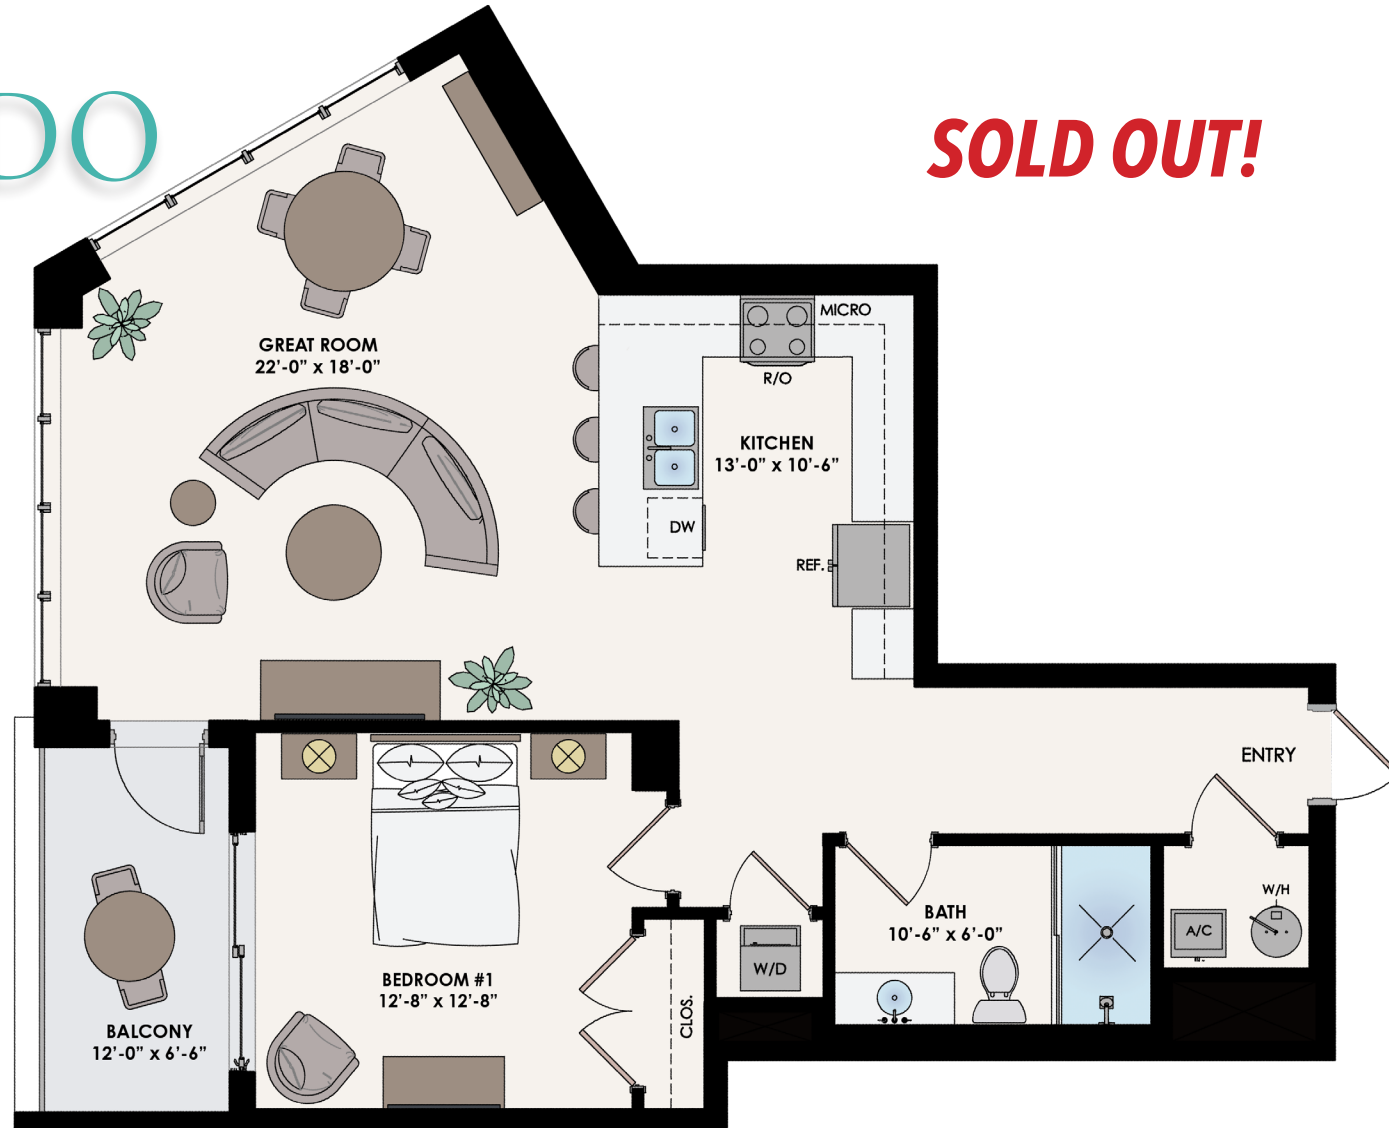

# SAN LUCIDO

**SOLD OUT!**

*1 Bedroom, 1 Bathroom*

LIVING 959 sq.ft.  
BALCONY 90 sq.ft.

CONDO 1,049 sq.ft.

1st FLOOR STORAGE 9 sq.ft.

**TOTAL 1,058 sq.ft.**

All dimensions, room sizes and floor plan measurements are approximate and may vary per unit. Dimensions, floor plans and unit features are preliminary and proposed only. Developer reserves the right to modify, revise, change or withdraw any or all of same in its sole and absolute discretion and without prior notice. The developer does not represent or warrant that the actual dimensions and square footage of the units will be as shown on the floor plans and other promotional materials. Dimensions and square footage are approximate and may vary depending on how measured and based upon actual construction.